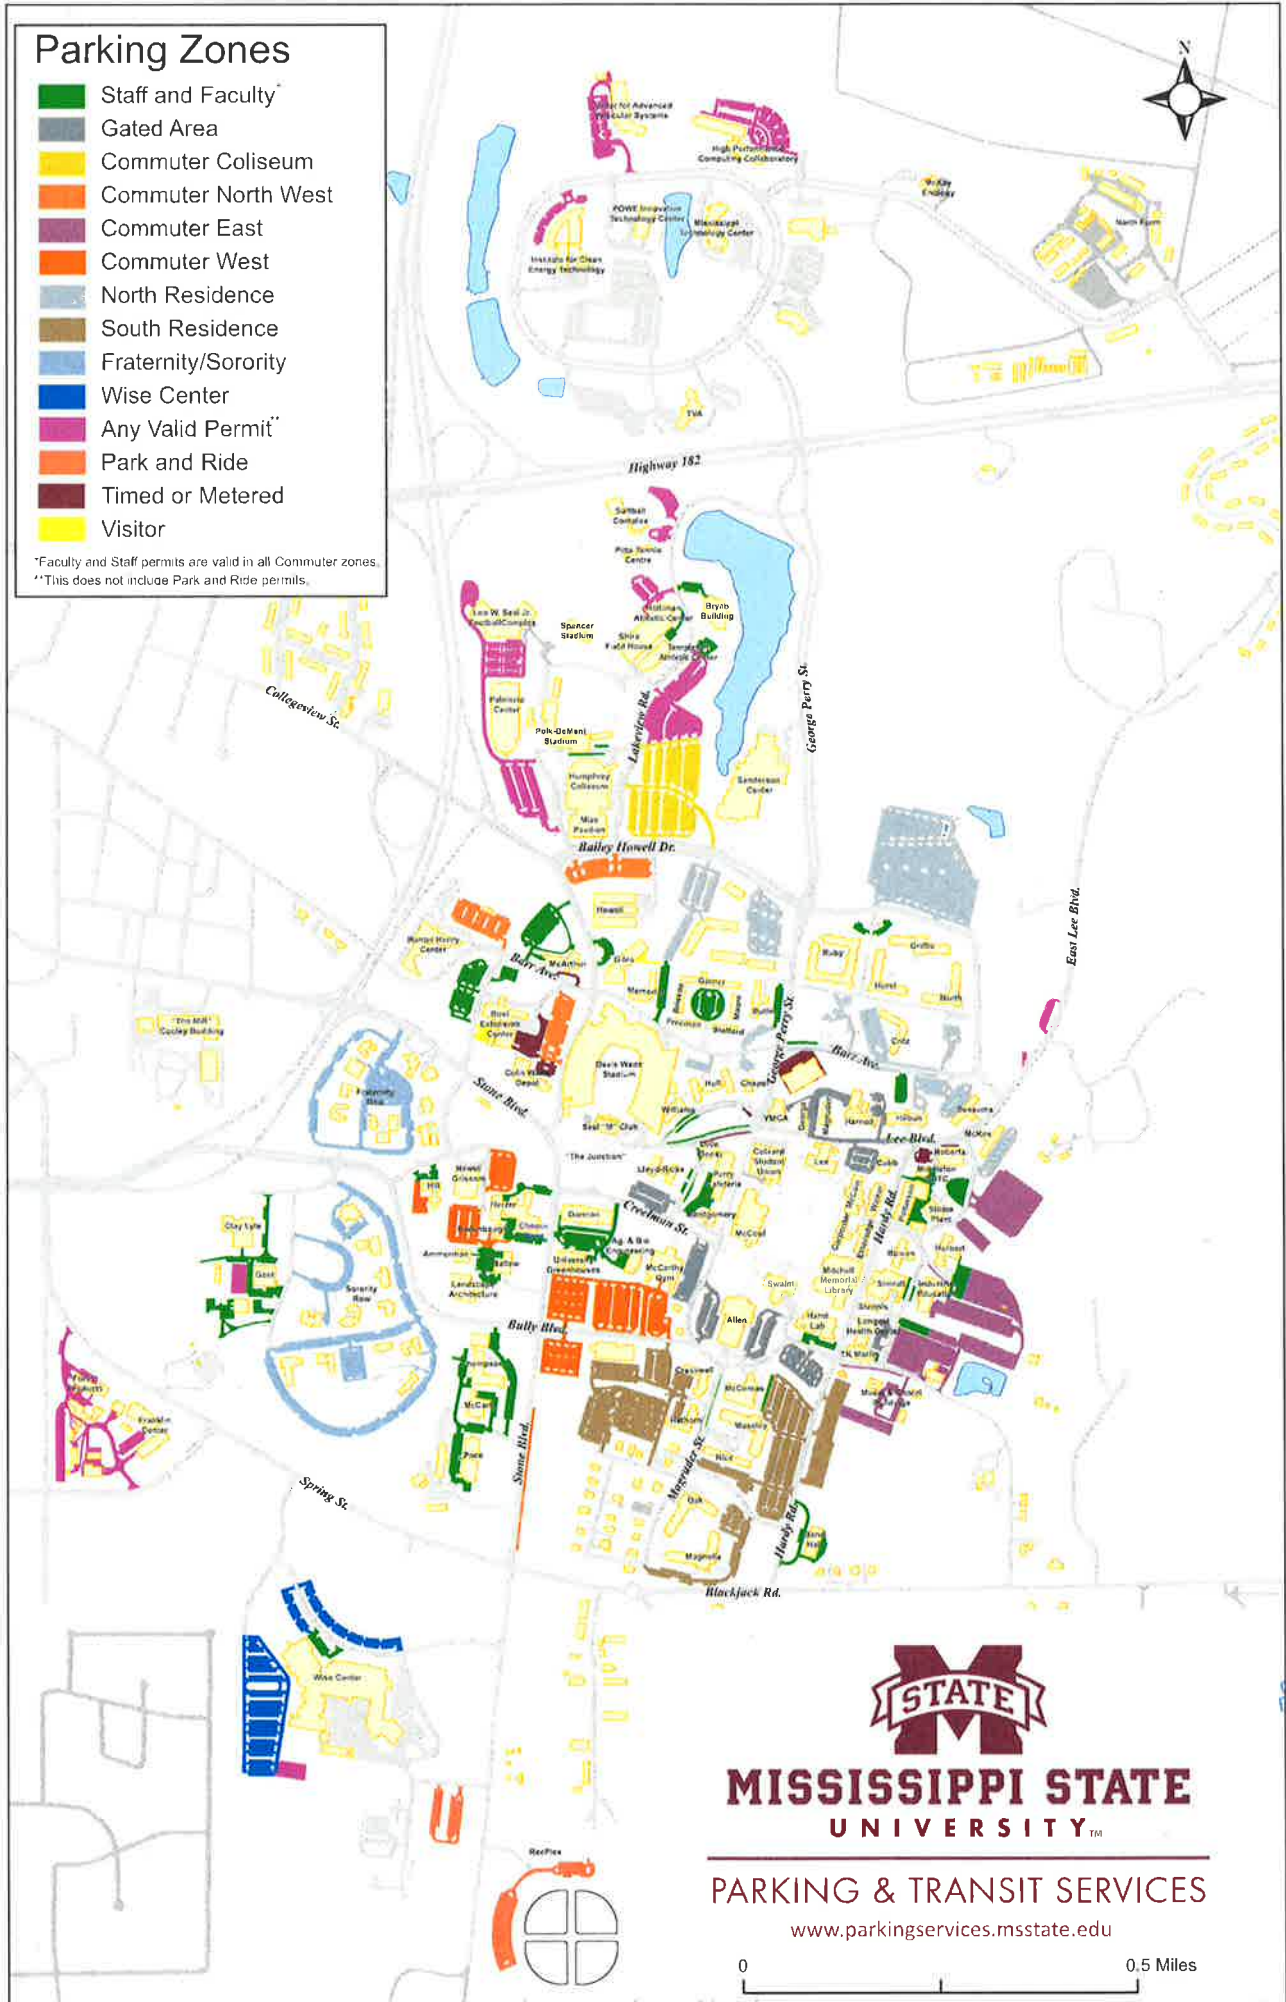

Parking Zones

- Staff and Faculty*
- Gated Area
- Commuter Coliseum
- Commuter North West
- Commuter East
- Commuter West
- North Residence
- South Residence
- Fraternity/Sorority
- Wise Center
- Any Valid Permit*
- Park and Ride
- Timed or Metered
- Visitor

*Faculty and Staff permits are valid in all Commuter zones.
**This does not include Park and Ride permits.

PARKING & TRANSIT SERVICES
www.parkingservices.msstate.edu